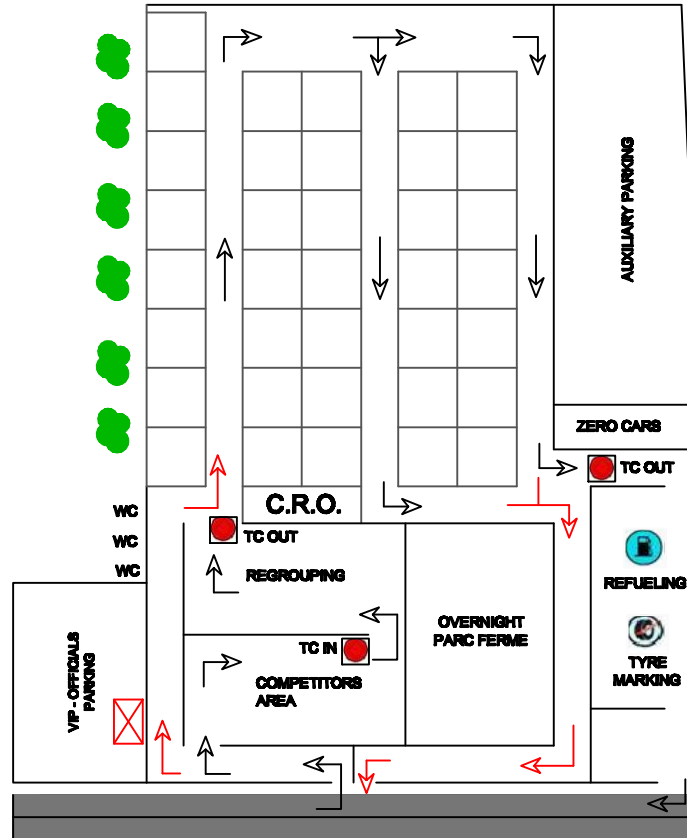

	DAY:
	SECTION:
TIME ALLOWED SERVICE	REGROUPING TIME:

Map of Service Park

ADONIS RALLY 2011
19 - 20 March 2011

- ➔ RALLY CARS ROUTE
- ➔ SERVICE AND AUXILIARY CARS ROUTE

GPS
34° 48' 32.51"
22° 25' 28.55"